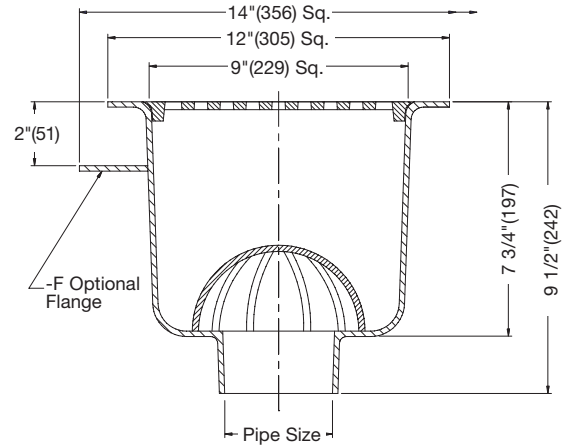

Sanitary Floor Sinks

FS-790

12" Square x 8" Deep Stainless Steel Sanitary Floor Sink

Model Number	Weight (lbs.)	Top Size	Outlet Size	Top	List Price
FS-792, 3, 4	18	12" Sq.	2,3,4"	stainless steel	\$3,895.50

For Options, See page 51.

FS-800

Sanitary Can Wash

Model Number	Weight (lbs.)	Top Size	Outlet Size	Top	List Price
FS-804	39	12" Sq.	4"	nickel bronze	\$4,248.50

Options for FS-800 Series

Suffix	Description	List Price
-6	Vandal Proof	\$76.00

Options for FS-780 and FS-790 Series:

Suffix	Description	List Price	Suffix	Description	List Price
None	No Hub	No Add	-33	Less Grate	\$-1,126.50
P	Push-On Outlet	No Add	-150	1/2 Grate	No Add
-F	Flange w/Weepholes	\$548.00	-175	3/4 Grate	No Add
-FC	Flange w/Weepholes & Flashing Clamp	1,029.00	-F4-1	4" Round Nickel Bronze Funnel	428.00
-5	Sediment Bucket	413.00	-F6-1	6" Round Nickel Bronze Funnel	625.50
-6	Vandal Proof	638.00	-G-1	4x9" Oval Nickel Bronze Funnel	872.00
-21	Secondary Strainer	67.50			