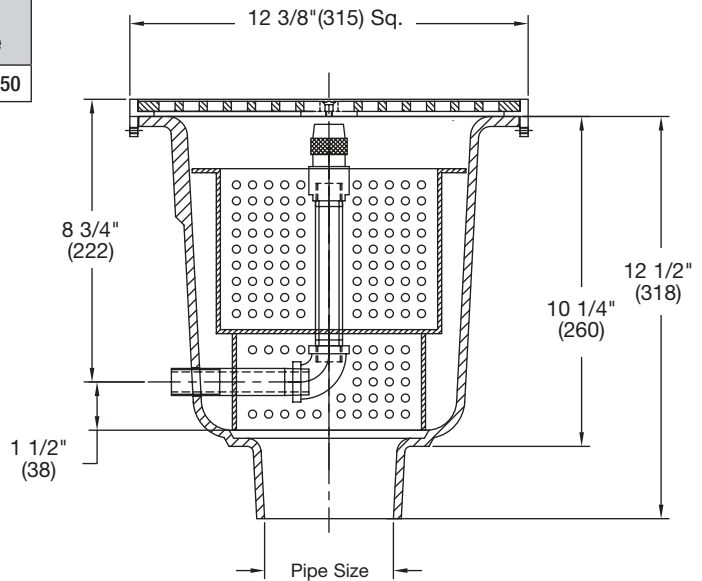

Sanitary Floor Sinks

FS-790

12" Square x 8" Deep Stainless Steel Sanitary Floor Sink

Model Number	Weight (lbs.)	Top Size	Outlet Size	Top	List Price
FS-792, 3, 4	18	12" Sq.	2,3,4"	stainless steel	\$3,895.50

For Options, See page 51.

FS-800

Sanitary Can Wash

Model Number	Weight (lbs.)	Top Size	Outlet Size	Top	List Price
FS-804	39	12" Sq.	4"	nickel bronze	\$4,248.50

Options for FS-800 Series

Suffix	Description	List Price
-6	Vandal Proof	\$76.00

Options for FS-780 and FS-790 Series:

Suffix	Description	List Price	Suffix	Description	List Price
None	No Hub	No Add	-33	Less Grate	\$-1,126.50
P	Push-On Outlet	No Add	-150	1/2 Grate	No Add
-F	Flange w/Weepholes	\$548.00	-175	3/4 Grate	No Add
-FC	Flange w/Weepholes & Flashing Clamp	1,029.00	-F4-1	4" Round Nickel Bronze Funnel	428.00
-5	Sediment Bucket	413.00	-F6-1	6" Round Nickel Bronze Funnel	625.50
-6	Vandal Proof	638.00	-G-1	4x9" Oval Nickel Bronze Funnel	872.00
-21	Secondary Strainer	67.50			